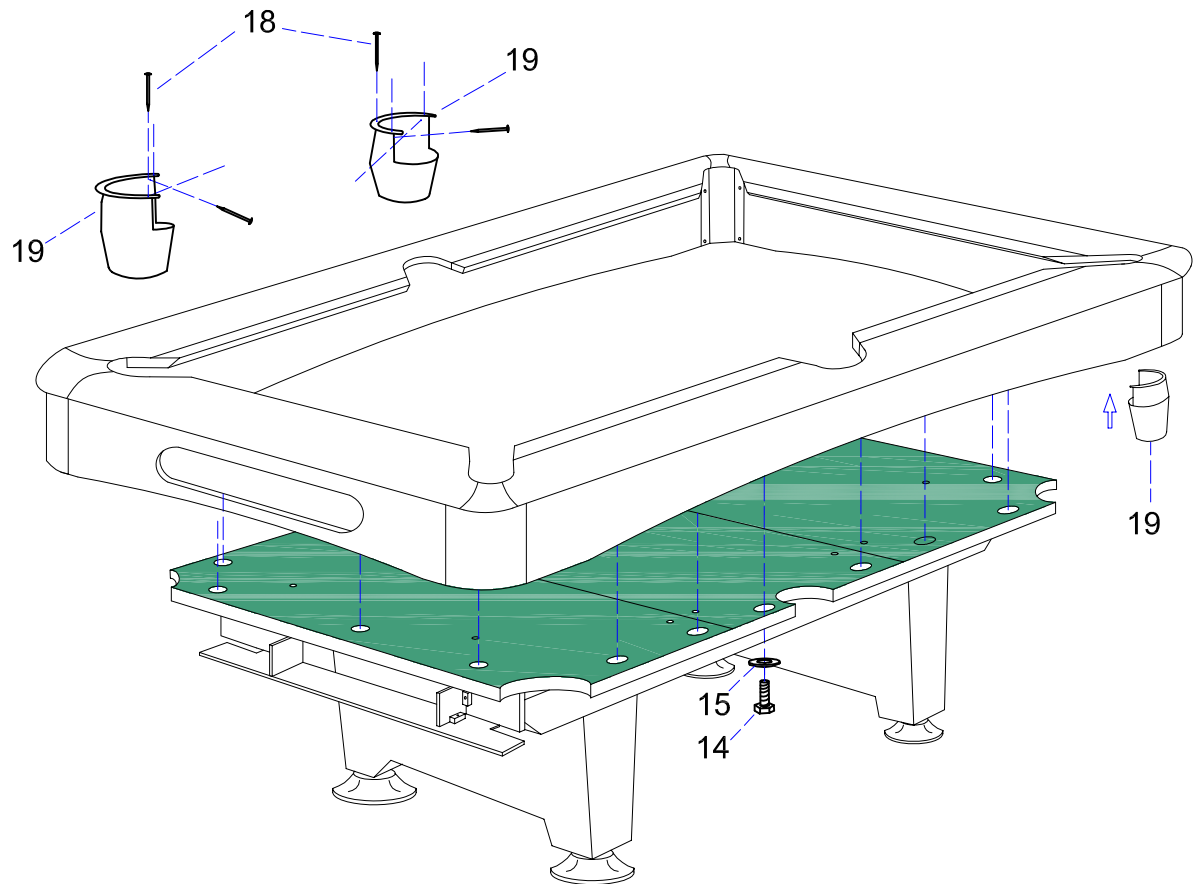

BILLIARD TABLE

ITEM NO:9200.587
9200.588

<p>A</p>  <p>Side rail 2 pieces</p>	<p>B</p>  <p>End rail 2 pieces</p>	<p>C</p>  <p>Side apron 2 pieces</p>	<p>D</p>  <p>End apron A 1 piece</p>
<p>E</p>  <p>End apron B 1 piece</p>	<p>F</p>  <p>Leg 2 pieces</p>	<p>G</p>  <p>End cross beam 2 pieces</p>	<p>H</p>  <p>Mid cross beam 2 pieces</p>
<p>I</p>  <p>Main beam 2 pieces</p>	<p>J</p>  <p>Ball storage panel A 2 pieces</p>	<p>K</p>  <p>Ball storage panel B 1 piece</p>	<p>L</p>  <p>Ball storage panel C 1 piece</p>

<p>#1</p>  <p>Ø10X130mm bolt 4 pieces</p>	<p>#2</p>  <p>Ø10X4-1/2" bolt 8 pieces</p>	<p>#3</p>  <p>Ø10X25mm washer 32 pieces</p>	<p>#4</p>  <p>Ø10 nut 16 pieces</p>
<p>#5</p>  <p>Ø10X180mm bolt 4 pieces</p>	<p>#6</p>  <p>F4X1-1/4" screw 4 pieces</p>	<p>#7</p>  <p>#12X2-1/2" screw 12 pieces</p>	<p>#8</p>  <p>1/4" nut 4 pieces</p>
<p>#9</p>  <p>1/4"X32mm washer 4 pieces</p>	<p>#10</p>  <p>End rail corner 4 pieces</p>	<p>#11</p>  <p>T4X1/2" screw 24 pieces</p>	<p>#12</p>  <p>Locker 4 pieces</p>
<p>#13</p>  <p>Apron corner 4 pieces</p>	<p>#14</p>  <p>5/16"X1-3/4" bolt 30 pieces</p>	<p>#15</p>  <p>5/16"X35mm washer 18 pieces</p>	<p>#16</p>  <p>1/4"X1-3/4" bolt 8 pieces</p>
<p>#17</p>  <p>1/4"X19mm washer 8 pieces</p>	<p>#18</p>  <p>Nail 26 pieces</p>	<p>#19</p>  <p>basket 6 pieces</p>	<p>#20</p>  <p>1/2"X5-1/2" bolt 4 pieces</p>
<p>#21</p>  <p>13X28mm washer 4 pieces</p>	<p>#22</p>  <p>5/16"X19mm washer 12 pieces</p>	<p>#23</p>  <p>Leg leveler 4 pieces</p>	

Step 1:

Step 2:

Step 3:

Step 4:

-END-